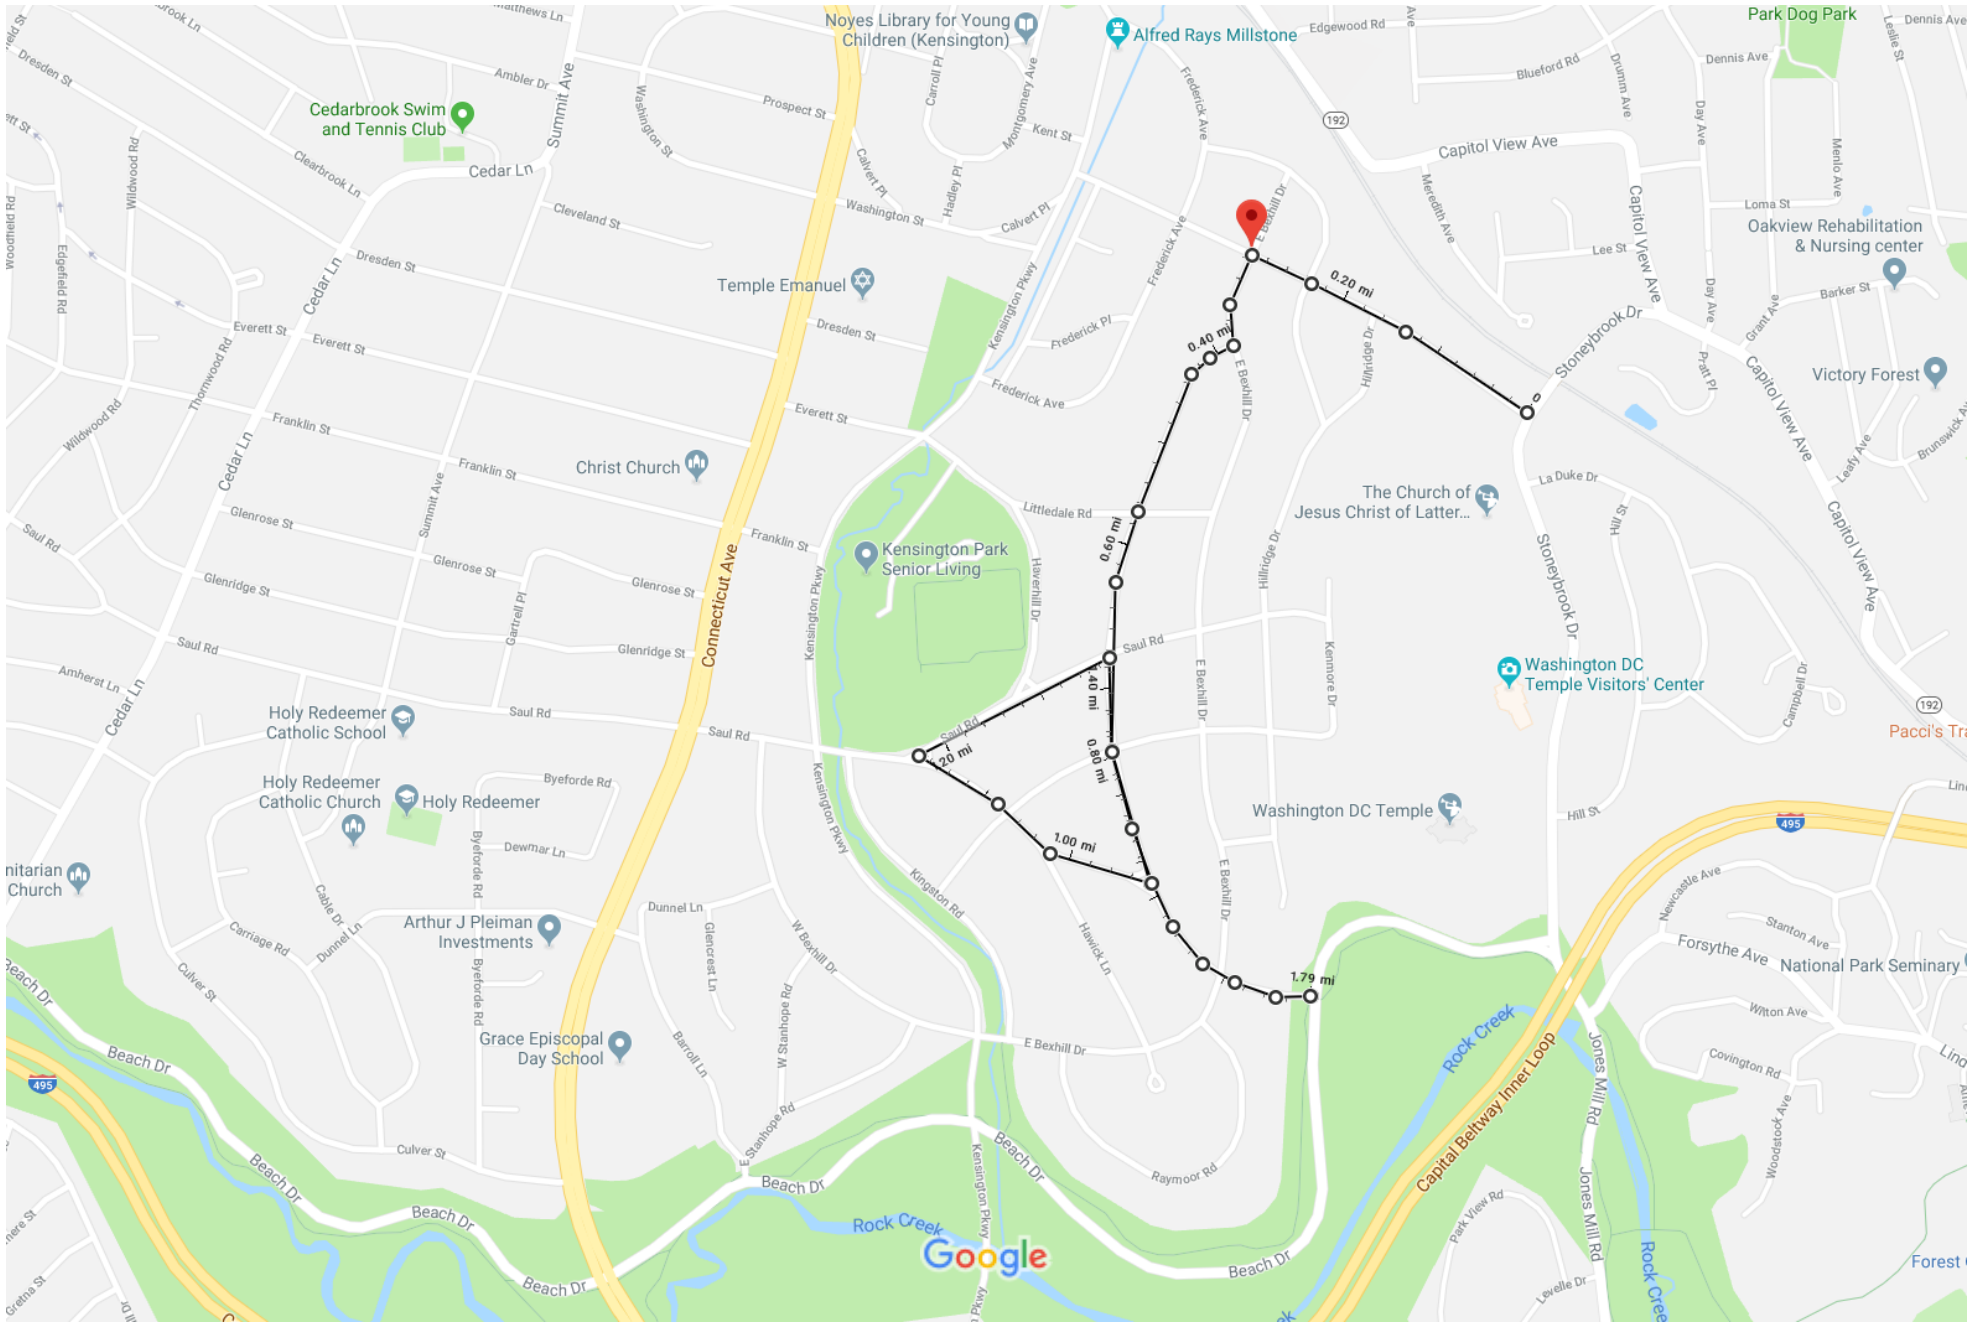

Google Maps Kent St

Measure distance

Total distance: 1.79 mi (2.87 km)